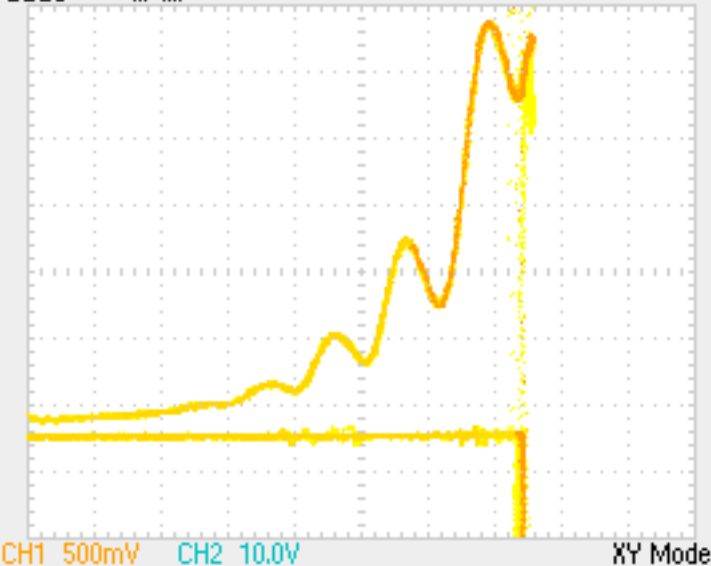

Tek

SAVE/REC

Action

Save All

PRINT

Button

Saves

Image

To File

Select

Folder

About

Save All

CH1 500mV

CH2 10.0V

XY Mode

2-Feb-17 00:19